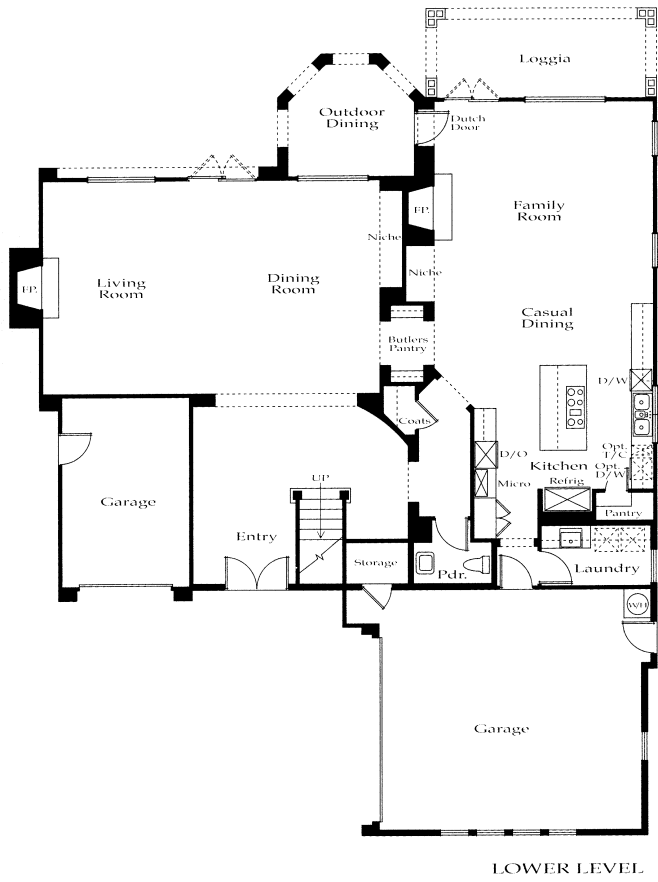

**TRACT: (BALH) Bal Harbour MODEL: D Plan 3 - 4465 Sq. Ft. (Approx)**  
 Copyright ©The Inside Tract™ - All rights reserved.

LOWER LEVEL

UPPER LEVEL