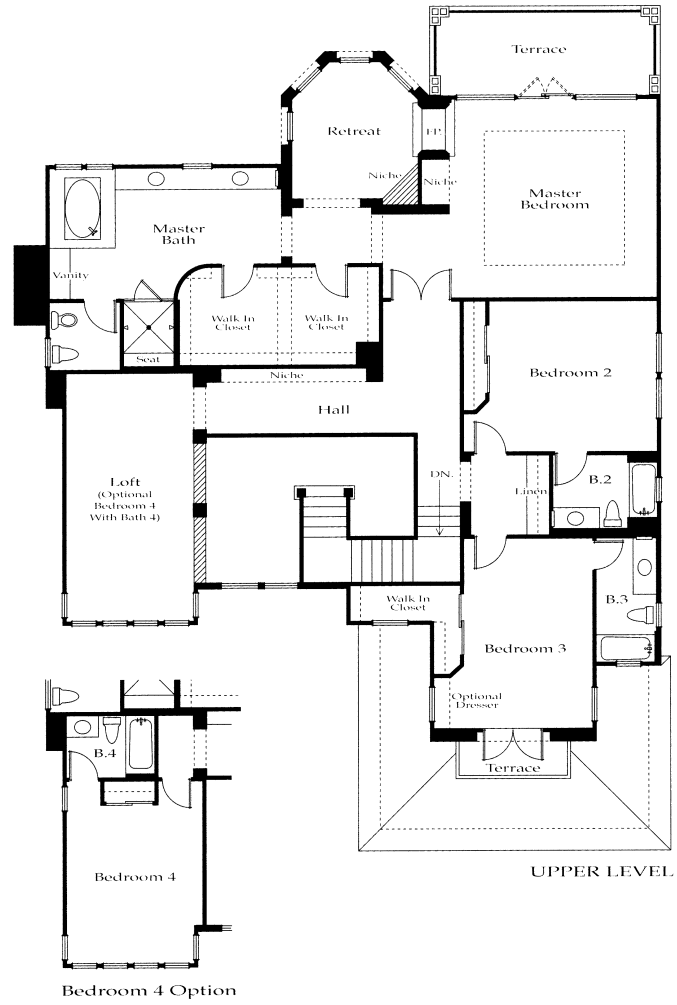

**TRACT: (BALH) Bal Harbour MODEL: D Plan 3 - 4465 Sq. Ft. (Approx)**  
 Copyright ©The Inside Tract™ - All rights reserved.

LOWER LEVEL

UPPER LEVEL