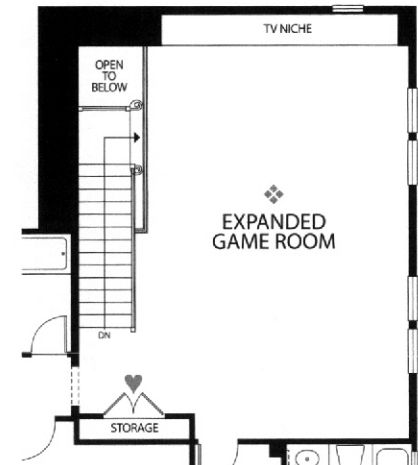

Spanish

Monterey

American Traditional

Plan 3

Optional Super Laundry 1*

Optional Super Laundry 2*

Optional Free-Standing Tub at Owner's Bath

Optional Walk-In Shower at Owner's Bath

Optional Expanded Game Room

Optional Living Suite 1

Optional Living Suite 2

©The Inside Tract®
www.insidettract.com

Optional Den 2 in lieu of Bedroom 2

Optional Barn Door at Optional Den 2

Optional Bedroom 6/Bath 5 in lieu of Den/Powder

Optional Wet Bar at Game Room or Optional Expanded Game Room

A = Optional Apothecary
* Cannot be selected with optional expanded Game Room