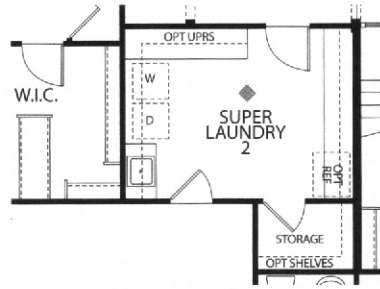

Spanish

Monterey

American Traditional

Plan 3

Optional Super Laundry 1*

Optional Super Laundry 2*

Optional Free-Standing Tub at Owner's Bath

Optional Walk-In Shower at Owner's Bath

Optional Expanded Game Room

Optional Living Suite 1

Optional Living Suite 2

©The Inside Tract®
www.insidettract.com

Optional Den 2 in lieu of Bedroom 2

Optional Barn Door at Optional Den 2

Optional Bedroom 6/Bath 5 in lieu of Den/Powder

Optional Wet Bar at Game Room or Optional Expanded Game Room

A = Optional Apothecary
* Cannot be selected with optional expanded Game Room