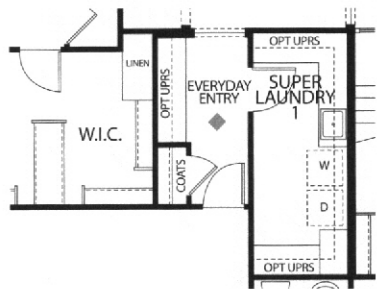

Spanish

Monterey

American Traditional

Plan 3

Optional Super Laundry 1*

Optional Super Laundry 2*

Optional Free-Standing Tub at Owner's Bath

Optional Walk-In Shower at Owner's Bath

Optional Expanded Game Room

Optional Living Suite 1

Optional Living Suite 2

©The Inside Tract®
www.insidettract.com

Optional Den 2 in lieu of Bedroom 2

Optional Barn Door at Optional Den 2

Optional Bedroom 6/Bath 5 in lieu of Den/Powder

Optional Wet Bar at Game Room or Optional Expanded Game Room

A = Optional Apothecary
* Cannot be selected with optional expanded Game Room