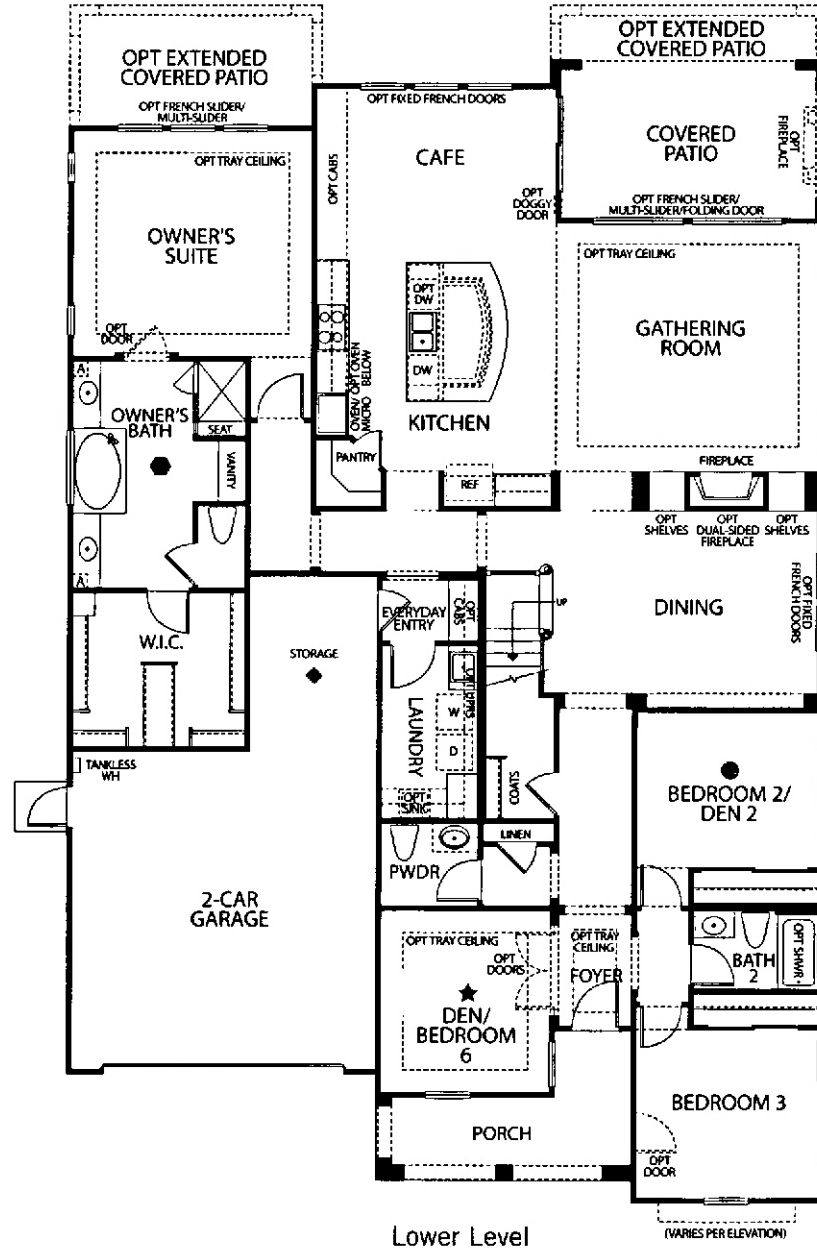

RESIDENCE 3

Approximately 3,486+ Square Feet

5 Bedrooms

4.5 Baths

Den

Game Room

Suite

Covered Patio

2-Car Garage with Storage

Optional:

Living Suite 1

Living Suite 2

Bedroom 6/Bath 5 in lieu of
Den/Powder

Den in lieu of Bedroom 2

Super Laundry 1

Super Laundry 2

Expanded Game Room

Wet Bar at Game Room or

Expanded Game Room

Extended Covered Patio at

Owner's Suite/Gathering Room

Free-Standing Tub or Walk-In Shower

at Owner's Bath

Lower Level

Upper Level

©The Inside Tract®
www.insidetract.com

A = Optional Apothecary