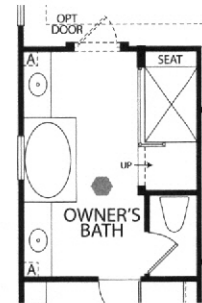

Spanish

Monterey

American Traditional

Plan 3

Optional Super Laundry 1*

Optional Super Laundry 2*

Optional Free-Standing Tub at Owner's Bath

Optional Walk-In Shower at Owner's Bath

Optional Expanded Game Room

Optional Living Suite 1

Optional Living Suite 2

©The Inside Tract®
www.insidettract.com

Optional Den 2 in lieu of Bedroom 2

Optional Barn Door at Optional Den 2

Optional Bedroom 6/Bath 5 in lieu of Den/Powder

Optional Wet Bar at Game Room or Optional Expanded Game Room

A = Optional Apothecary
* Cannot be selected with optional expanded Game Room