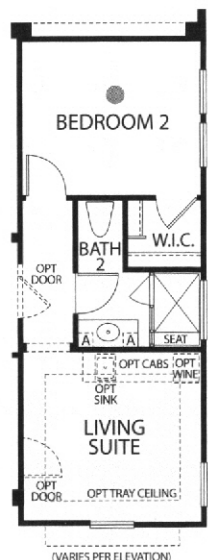

Spanish

Monterey

American Traditional

Plan 3

Optional Super Laundry 1*

Optional Super Laundry 2*

Optional Free-Standing Tub at Owner's Bath

Optional Walk-In Shower at Owner's Bath

Optional Expanded Game Room

Optional Living Suite 1

Optional Living Suite 2

©The Inside Tract®
www.insidettract.com

Optional Den 2 in lieu of Bedroom 2

Optional Barn Door at Optional Den 2

Optional Bedroom 6/Bath 5 in lieu of Den/Powder

Optional Wet Bar at Game Room or Optional Expanded Game Room

A = Optional Apothecary
* Cannot be selected with optional expanded Game Room