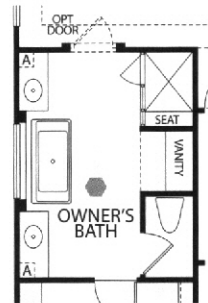

Spanish

Monterey

American Traditional

Plan 3

Optional Super Laundry 1*

Optional Super Laundry 2*

Optional Free-Standing Tub at Owner's Bath

Optional Walk-In Shower at Owner's Bath

Optional Expanded Game Room

Optional Living Suite 1

Optional Living Suite 2

©The Inside Tract®
www.insidettract.com

Optional Den 2 in lieu of Bedroom 2

Optional Barn Door at Optional Den 2

Optional Bedroom 6/Bath 5 in lieu of Den/Powder

Optional Wet Bar at Game Room or Optional Expanded Game Room

A = Optional Apothecary
* Cannot be selected with optional expanded Game Room