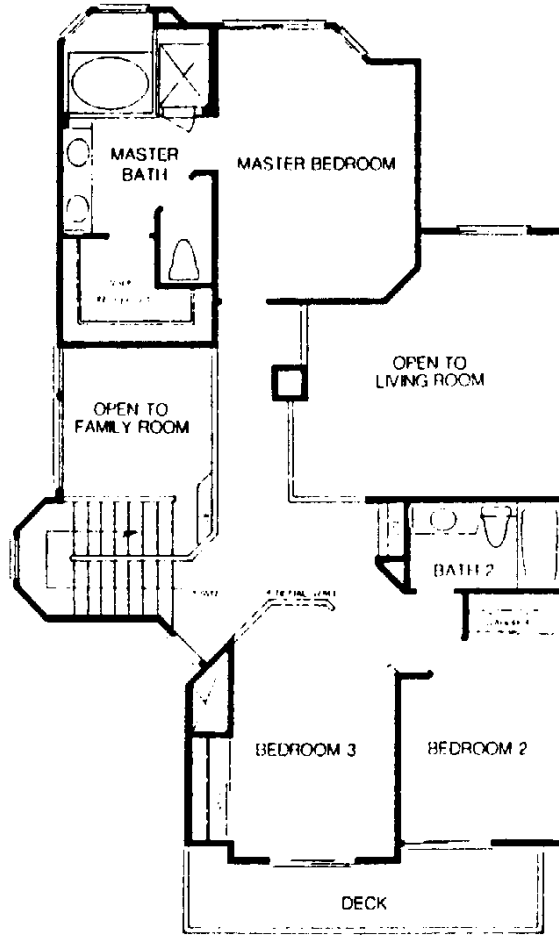

TRACT: (WP) Waterford Point MODEL: D Wedgewood - 1761 Sq.Ft. (Approx)
Copyright ©The Inside Tract™ - All rights reserved.

LOWER LEVEL

UPPER LEVEL