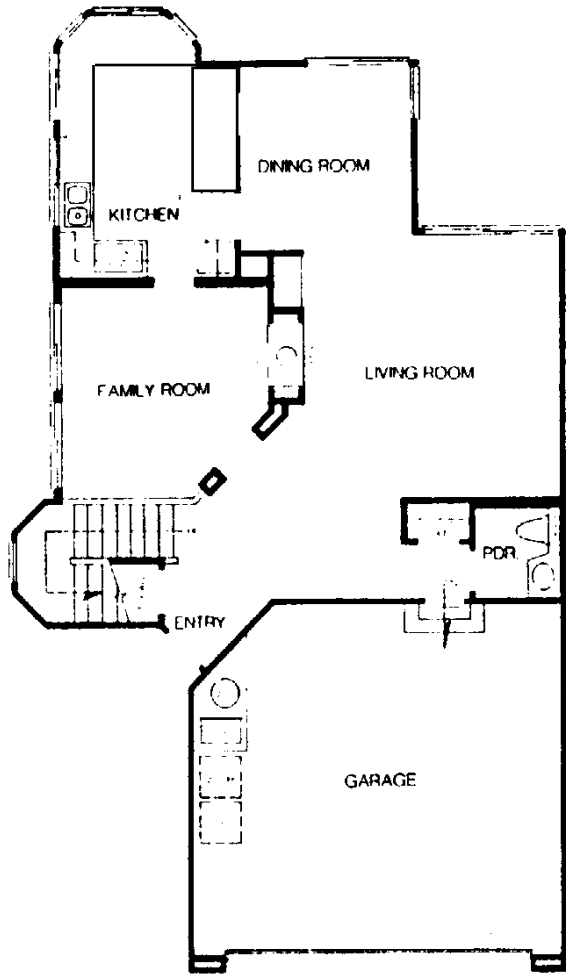

TRACT: (WP) Waterford Point MODEL: D Wedgewood - 1761 Sq.Ft. (Approx)
Copyright ©The Inside Tract™ - All rights reserved.

LOWER LEVEL

UPPER LEVEL