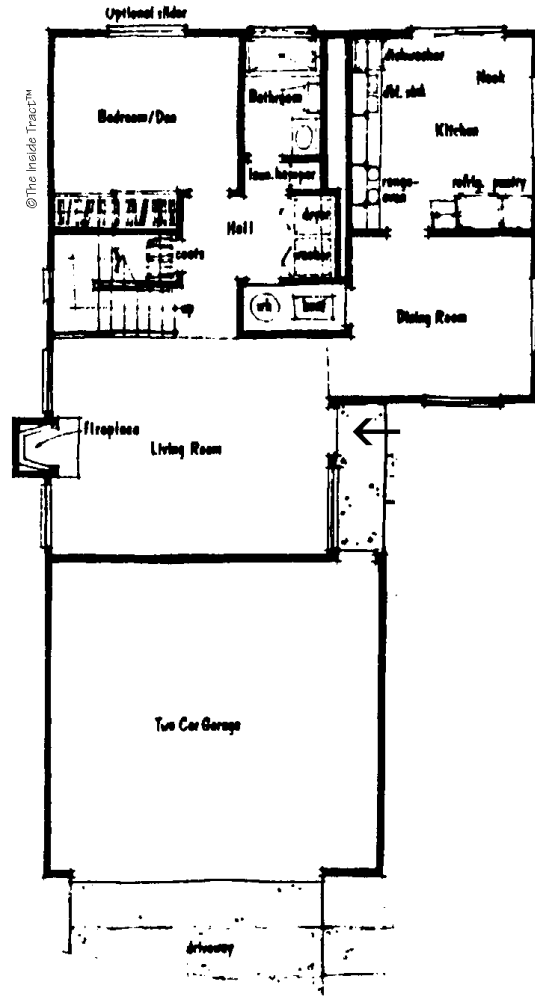

TRACT: (CV) Cordova (MN) MODEL: H EI Carmen (4) - 1650 Sq.Ft. (Approx)
Copyright ©The Inside Tract™ - All rights reserved.

Second Floor

First Floor