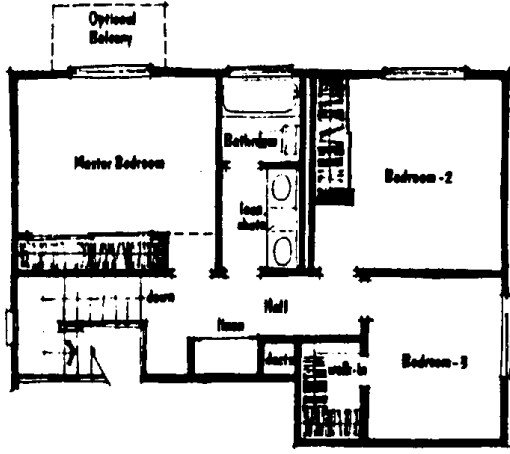

TRACT: (CV) Cordova (MN) MODEL: H EI Carmen (4) - 1650 Sq.Ft. (Approx)
Copyright ©The Inside Tract™ - All rights reserved.

Second Floor

First Floor