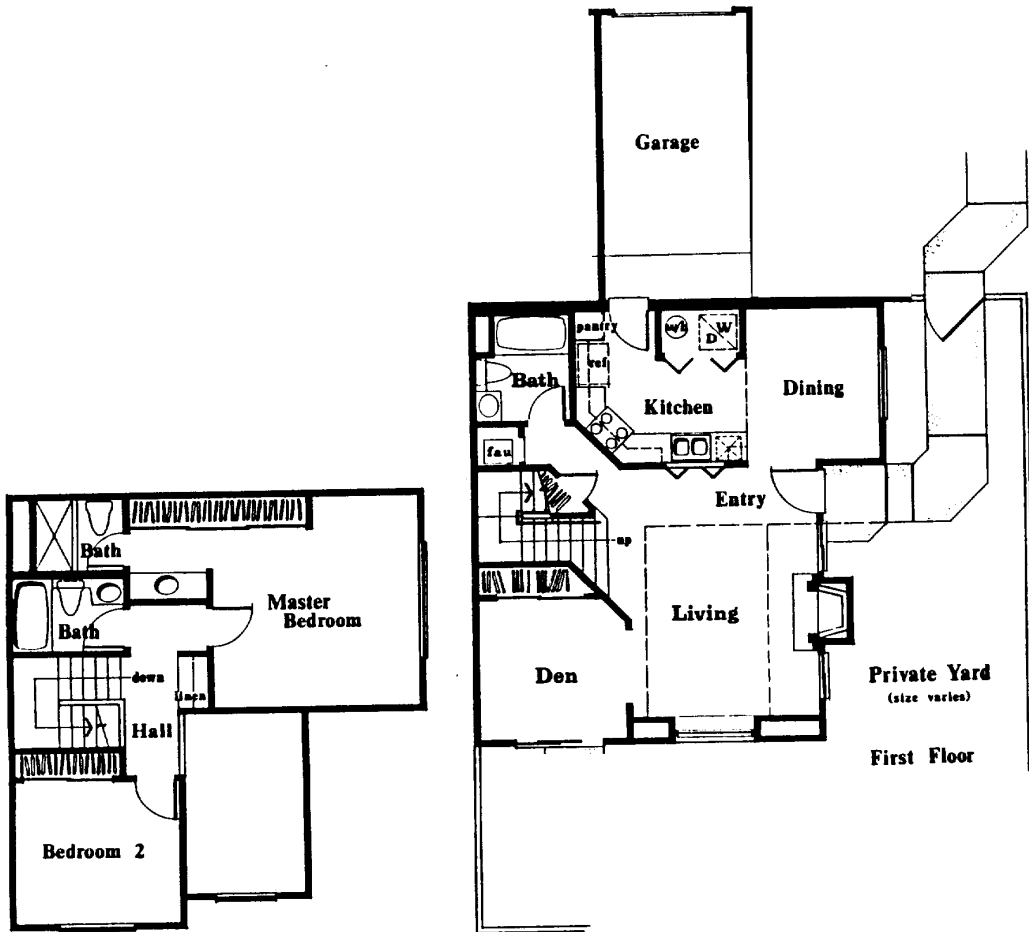

TRACT: (RR) Rainbow Ridge MODEL: D Crimson - 1308 Sq.Ft. (Approx)
Copyright ©The Inside Tract™ - All rights reserved.

Second Floor