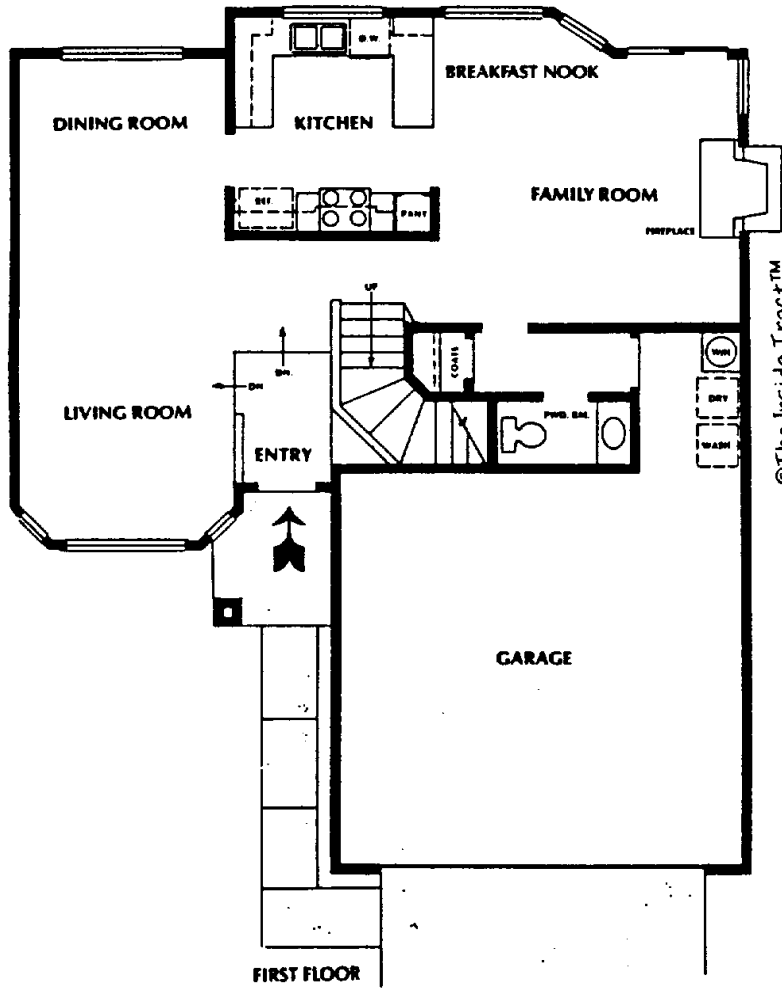

TRACT: (THH) Trabuco - Homestead MODEL: C Gingham - 1608 Sq.Ft. (Approx)
Copyright ©The Inside Tract™ - All rights reserved.

©The Inside Tract™